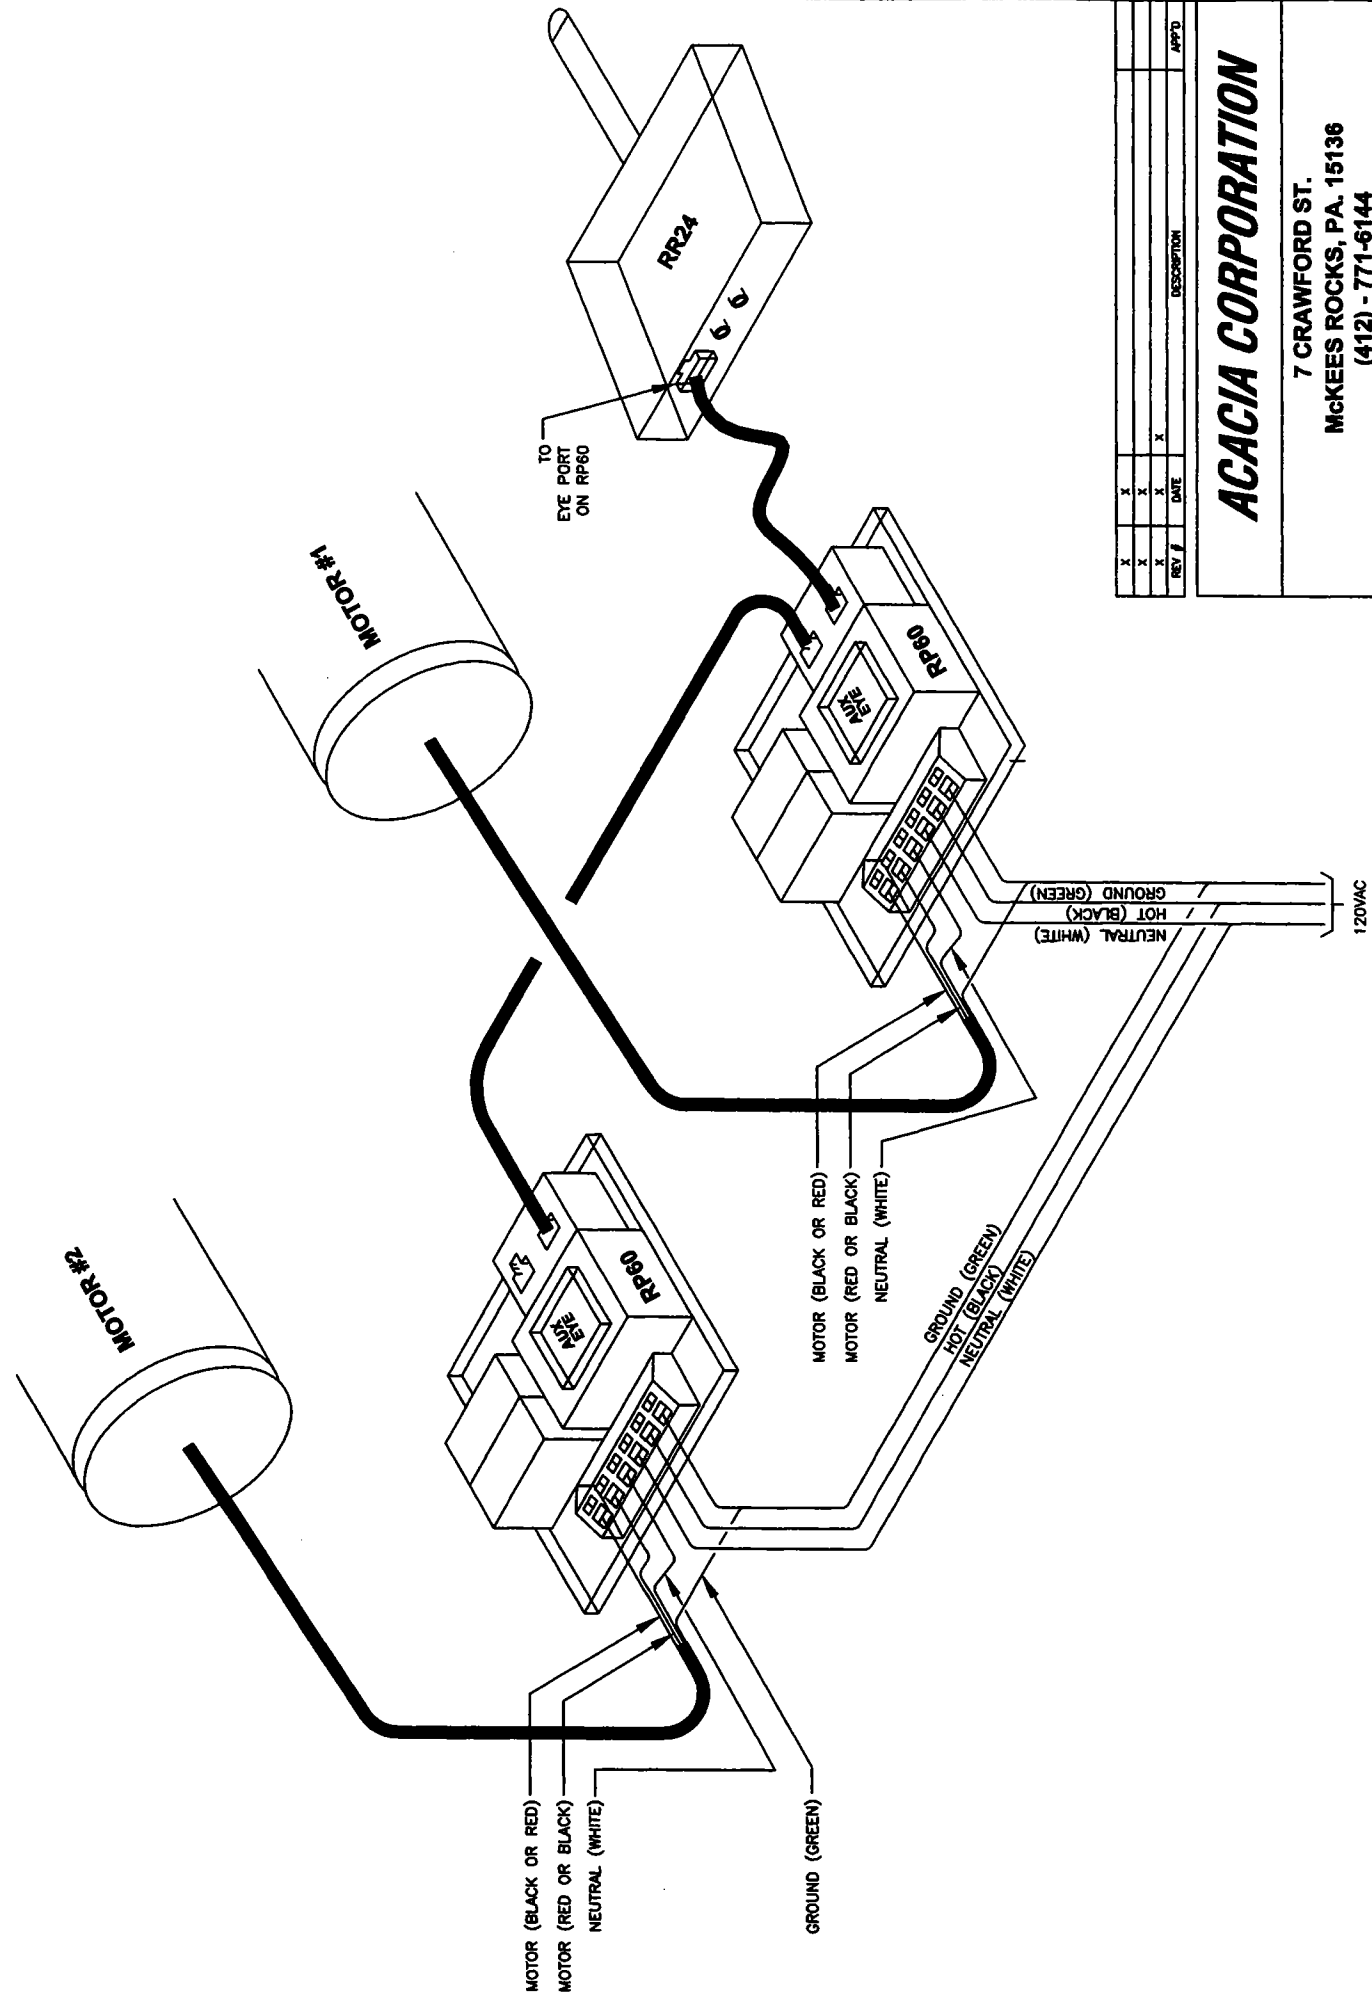

CONTROL OF ONE MOTOR USING - SPDT SWITCH

CONTROL OF TWO MOTORS USING - DPDT SWITCH

REV	DATE	DESCRIPTION	APP'D
X			
X			
X			
X			

ACACIA CORPORATION
 7 CRAWFORD ST.
 MCKEES ROCKS, PA. 15136
 (412) - 771-6144

SWITCH CONTROLS

DRAWING NUMBER: **SWC01** SHEET: 1 OF 1 REVISION: X

REV #	DATE	DESCRIPTION	APPD
X			
X			
X			
X			
X			

ACACIA CORPORATION
 7 CRAWFORD ST.
 MCKEES ROCKS, PA. 15136
 (412) - 771-6144

STANDARD SINGLE MOTOR RADIO CONTROL
 DRAWING NUMBER **RR24** SHEET 1 OF 1 REVISION X