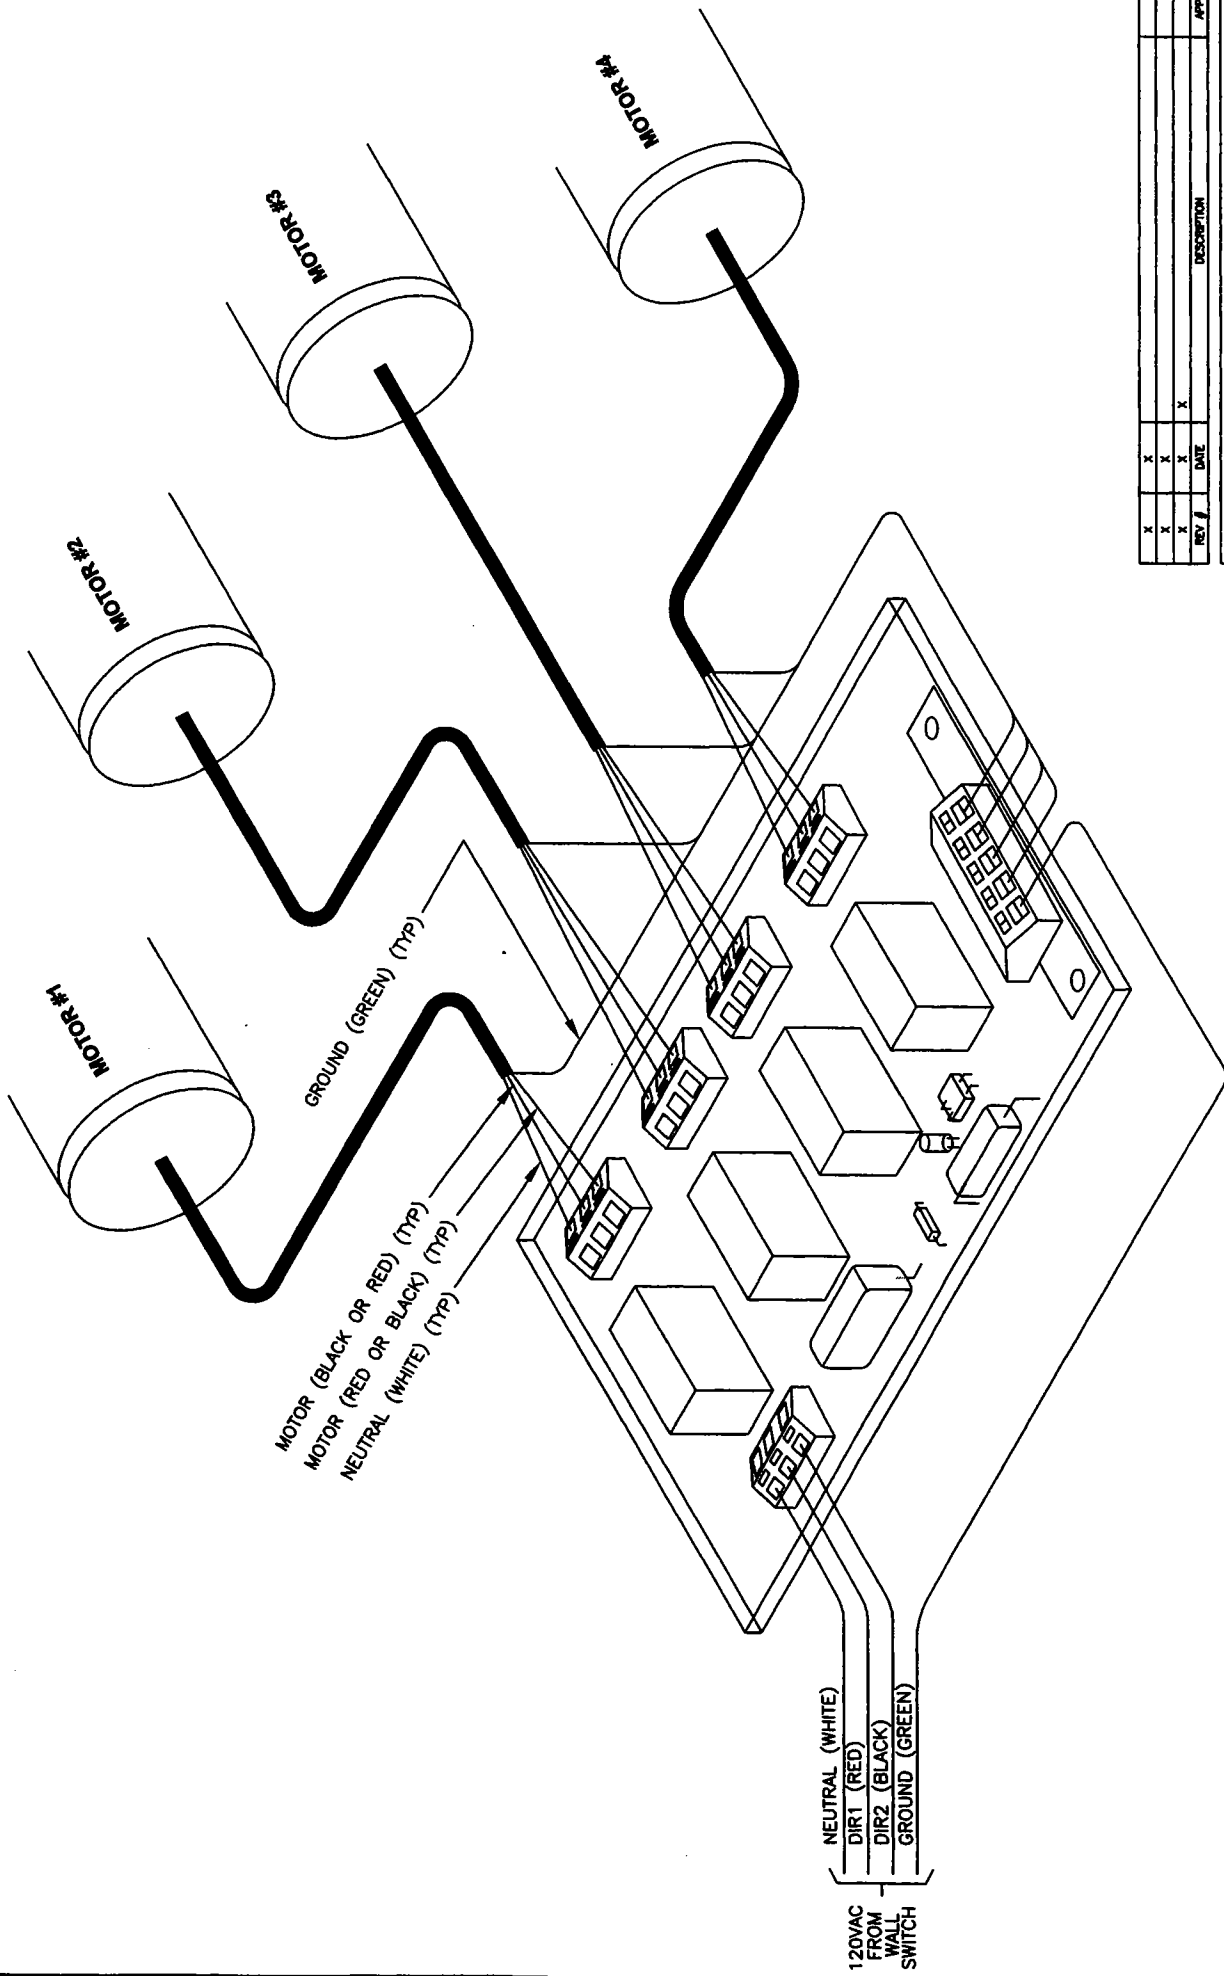

DUAL MOTOR KEYPAD CONTROL
 DRAWING NUMBER **KP60-1** SHEET 1 OF 1 REVISION X

REV /	DATE	DESCRIPTION	APPD
X			
X			
X			
X			

ACACIA CORPORATION

7 CRAWFORD ST.
MCKEES ROCKS, PA. 15136
(412) - 771-6144

FOUR UNIT GROUP CONTROL