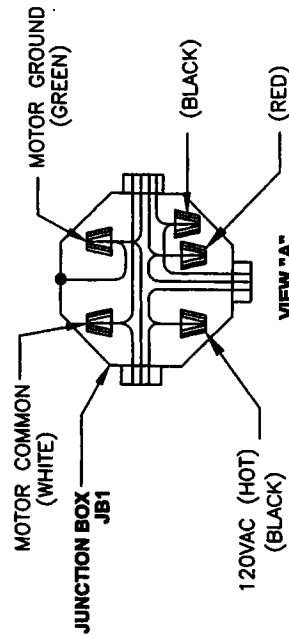

CONTROL OF ONE MOTOR USING - SPDT SWITCH

CONTROL OF TWO MOTORS USING - DPDT SWITCH

REV	DATE	DESCRIPTION	APP'D
X			
X			
X			
X			

ACACIA CORPORATION
 7 CRAWFORD ST.
 MCKEES ROCKS, PA. 15136
 (412) - 771-6144

SWITCH CONTROLS

DRAWING NUMBER: **SWC01** SHEET: 1 OF 1 REVISION: X

REV #	DATE	DESCRIPTION	APPD
X			
X			
X			
X			
X			

ACACIA CORPORATION
 7 CRAWFORD ST.
 MCKEES ROCKS, PA. 15136
 (412) - 771-6144

STANDARD SINGLE MOTOR RADIO CONTROL
 DRAWING NUMBER **RR24** SHEET 1 OF 1 REVISION X

REV /	DATE	DESCRIPTION	APP'D
X			
X			
X			
X			

ACACIA CORPORATION

7 CRAWFORD ST.
 McKEES ROCKS, PA. 15136
 (412) - 771-6144

DUAL MOTOR RADIO CONTROL

DRAWING NUMBER **RR24-2** SHEET 1 OF 1 REVISION X

REV #	DATE	DESCRIPTION	APP'D
X			
X			
X			
X			