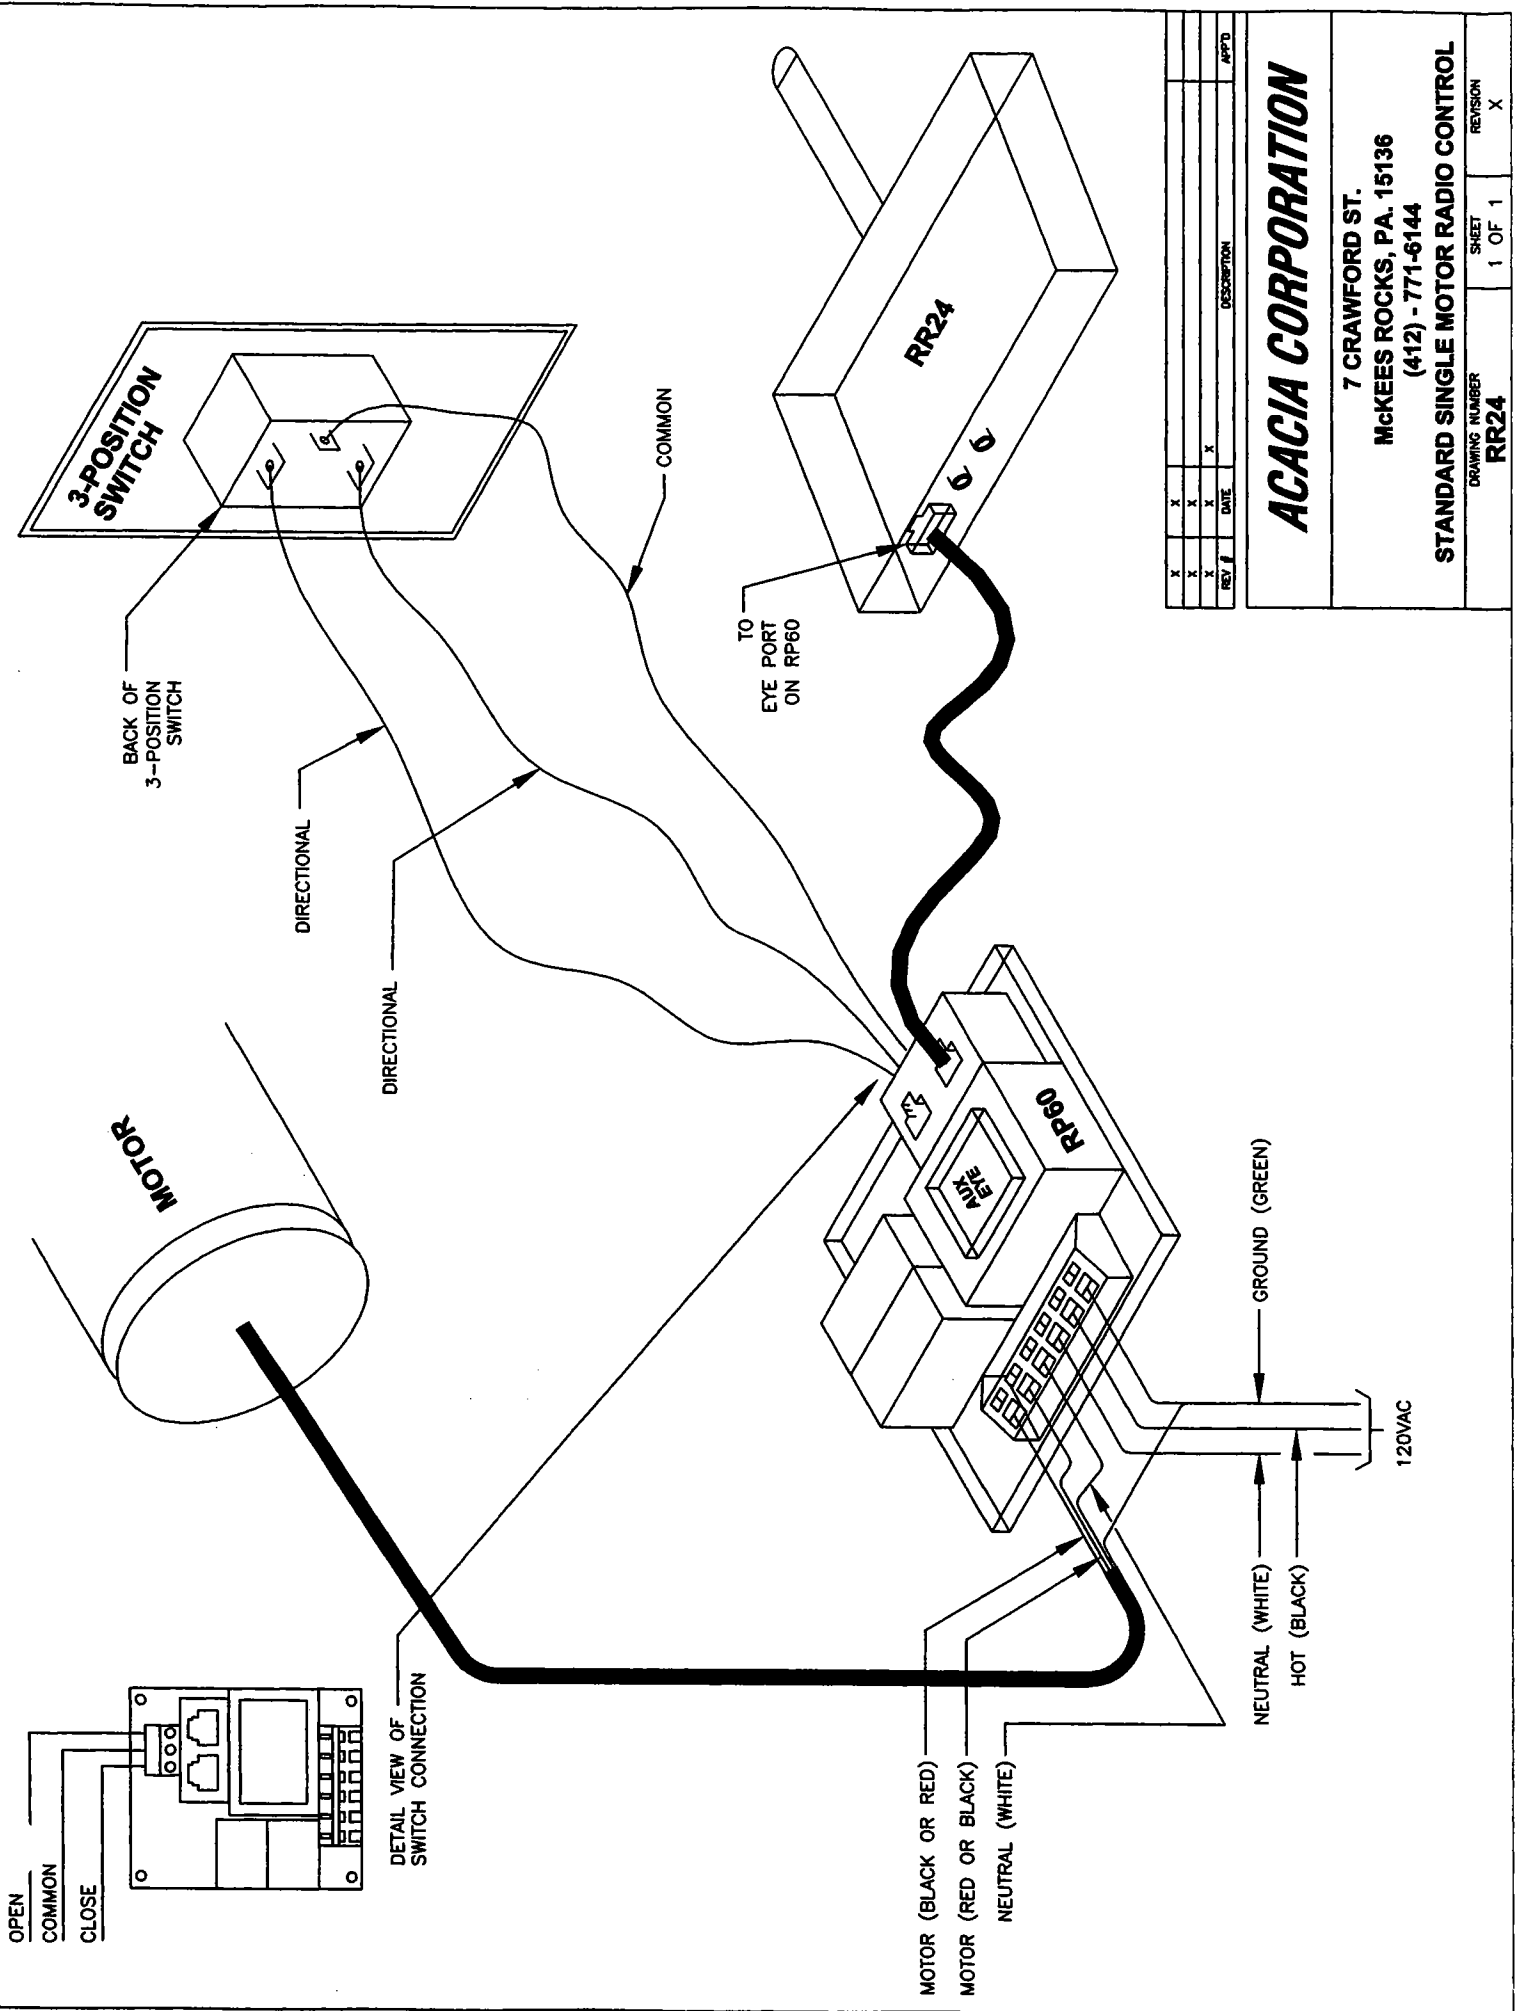

CONTROL OF ONE MOTOR USING - SPDT SWITCH

CONTROL OF TWO MOTORS USING - DPDT SWITCH

REV	DATE	DESCRIPTION	APP'D
X			
X			
X			
X			

ACACIA CORPORATION
 7 CRAWFORD ST.
 MCKEES ROCKS, PA. 15136
 (412) - 771-6144

SWITCH CONTROLS

DRAWING NUMBER: **SWC01** SHEET: 1 OF 1 REVISION: X

REV #	DATE	DESCRIPTION	APPD
X			
X			
X			
X			
X			

ACACIA CORPORATION
 7 CRAWFORD ST.
 MCKEES ROCKS, PA. 15136
 (412) - 771-6144

STANDARD SINGLE MOTOR RADIO CONTROL
 DRAWING NUMBER **RR24** SHEET 1 OF 1 REVISION X

REV /	DATE	DESCRIPTION	APP'D
X			
X			
X			
X			

ACACIA CORPORATION

7 CRAWFORD ST.
 McKEES ROCKS, PA. 15136
 (412) - 771-6144

DUAL MOTOR RADIO CONTROL

DRAWING NUMBER **RR24-2** SHEET 1 OF 1 REVISION X

REV #	DATE	DESCRIPTION	APP'D
X			
X			
X			
X			