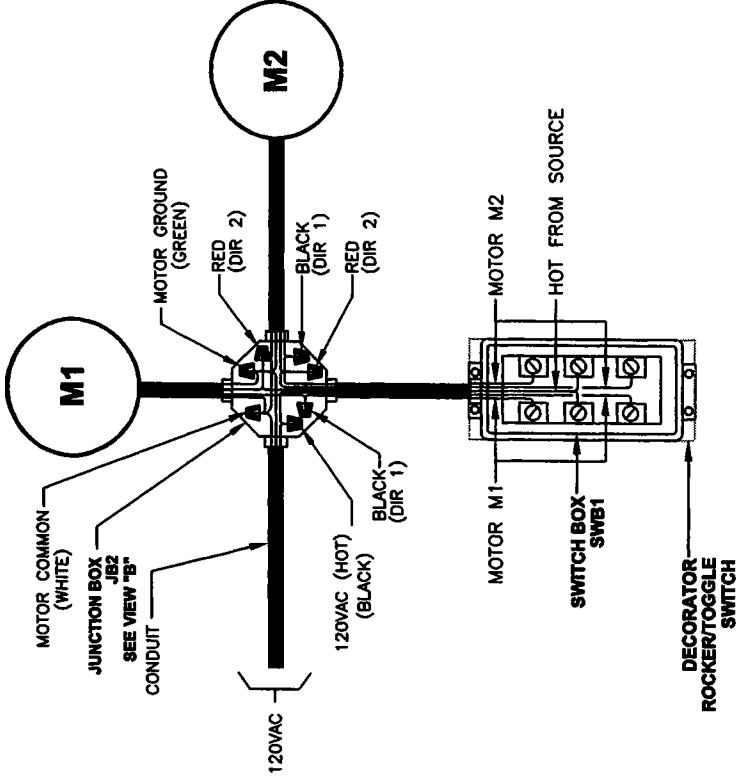

CONTROL OF ONE MOTOR USING - SPDT SWITCH

CONTROL OF TWO MOTORS USING - DPDT SWITCH

REV	DATE	DESCRIPTION	APP'D
X			
X			
X			
X			

ACACIA CORPORATION
 7 CRAWFORD ST.
 MCKEES ROCKS, PA. 15136
 (412) - 771-6144

SWITCH CONTROLS

DRAWING NUMBER: **SWC01** SHEET: 1 OF 1 REVISION: X

REV #	DATE	DESCRIPTION	APPD
X			
X			
X			
X			
X			

ACACIA CORPORATION
 7 CRAWFORD ST.
 MCKEES ROCKS, PA. 15136
 (412) - 771-6144

STANDARD SINGLE MOTOR RADIO CONTROL
 DRAWING NUMBER **RR24** SHEET 1 OF 1 REVISION X

REV /	DATE	DESCRIPTION	APP'D
X			
X			
X			
X			

ACACIA CORPORATION

7 CRAWFORD ST.
 McKEES ROCKS, PA. 15136
 (412) - 771-6144

DUAL MOTOR RADIO CONTROL

DRAWING NUMBER **RR24-2** SHEET 1 OF 1 REVISION X

REV #	DATE	DESCRIPTION	APP'D
X			
X			
X			
X			

DUAL MOTOR KEYPAD CONTROL
 DRAWING NUMBER **KP60-1** SHEET 1 OF 1 REVISION X

REV /	DATE	DESCRIPTION	APPD
X			
X			
X			
X			

ACACIA CORPORATION

7 CRAWFORD ST.
MCKEES ROCKS, PA. 15136
(412) - 771-6144

FOUR UNIT GROUP CONTROL