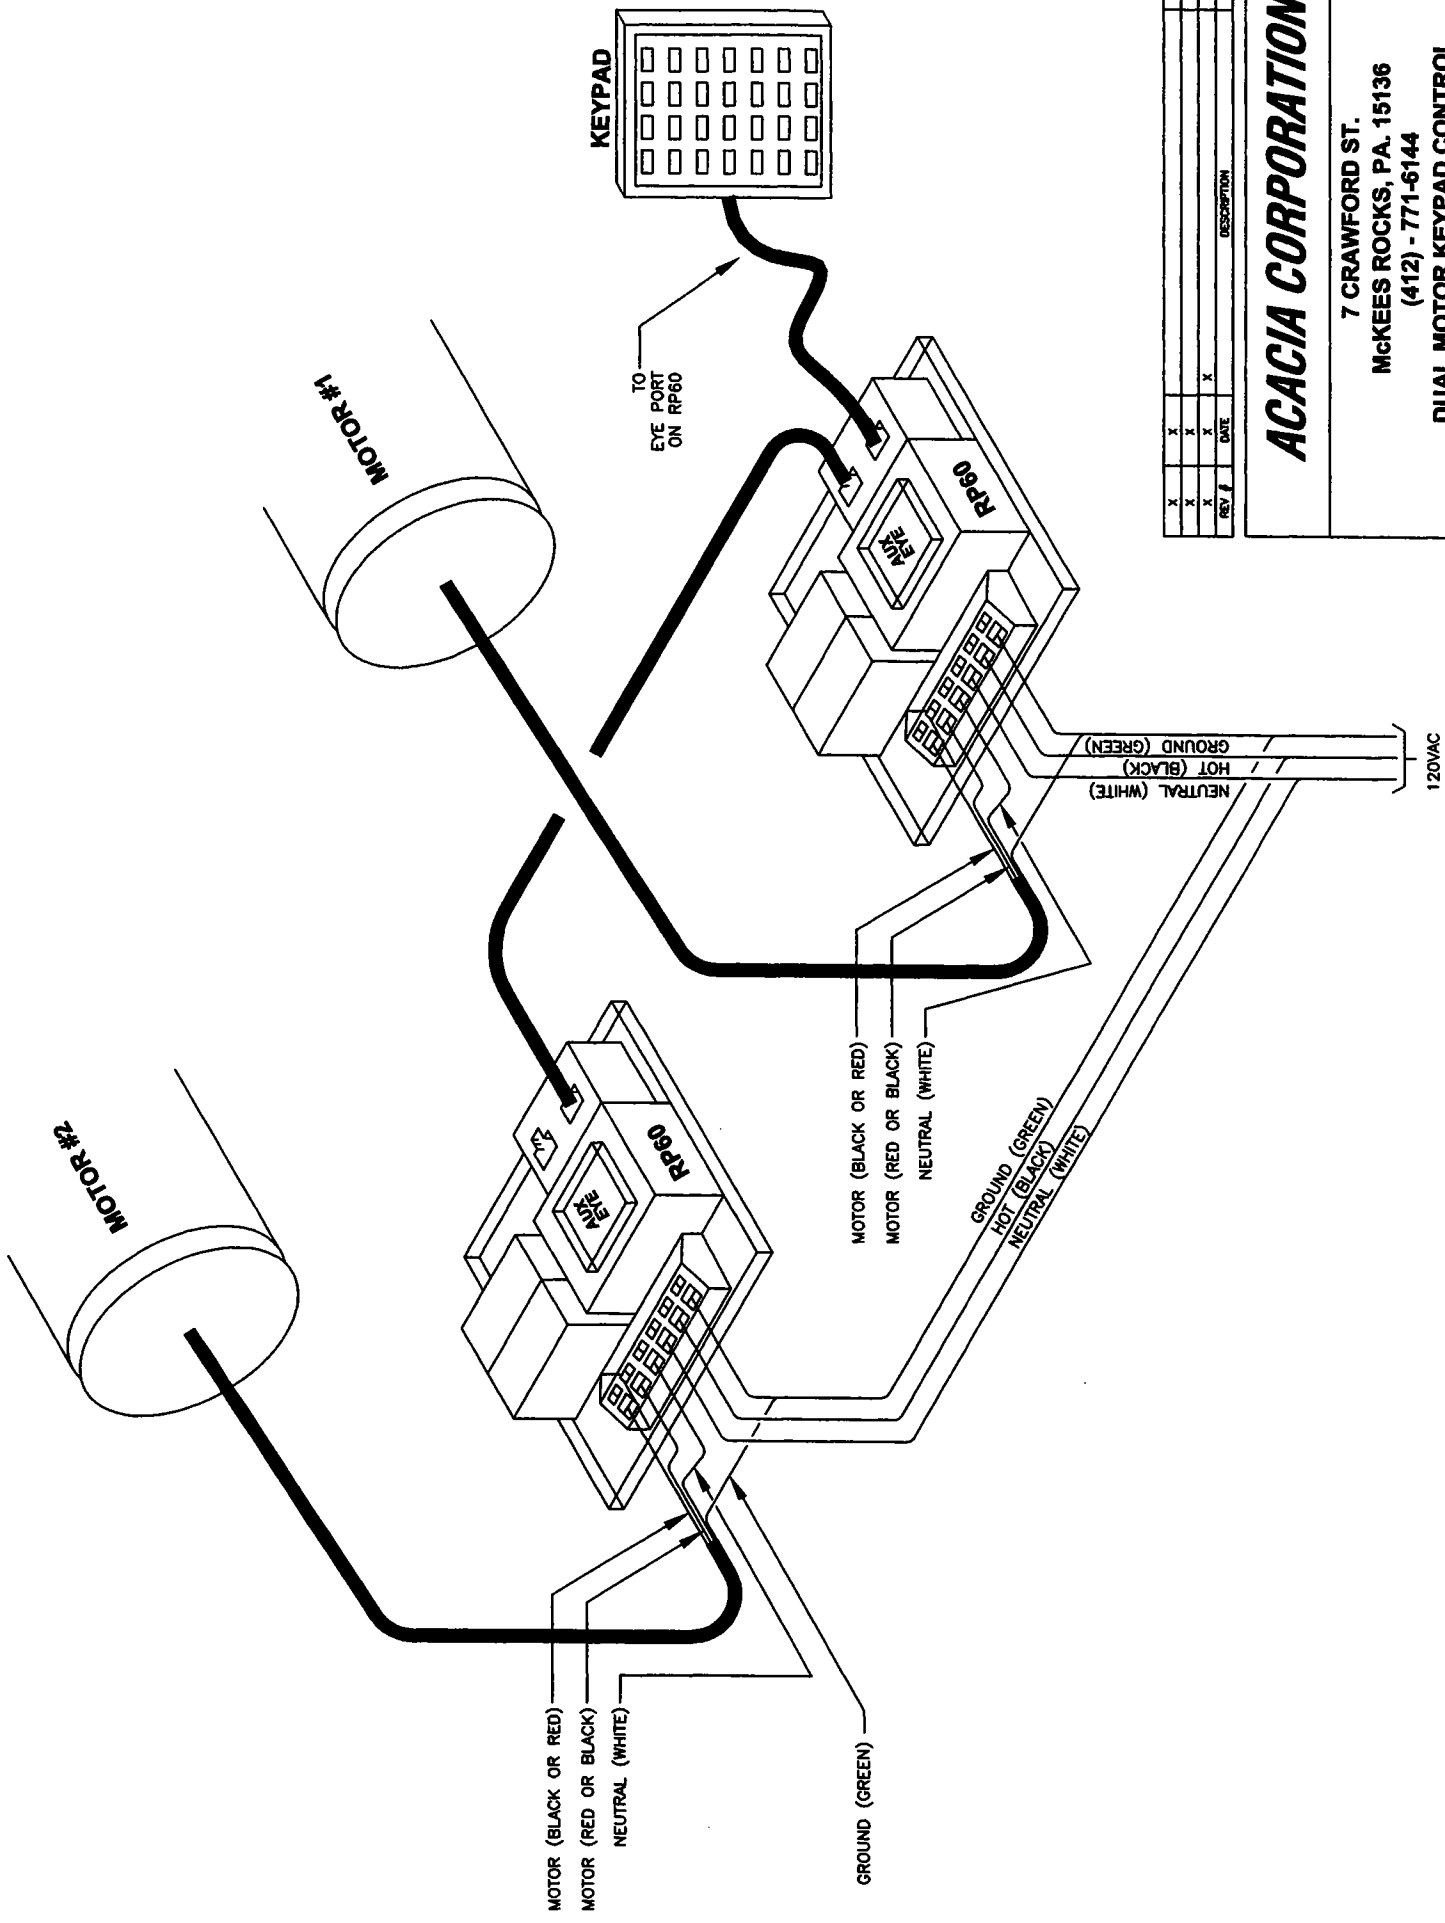

REV #	DATE	DESCRIPTION	APP'D
X			
X			
X			
X			

ACACIA CORPORATION
7 CRAWFORD ST.
McKEES ROCKS, PA. 15136
(412) - 771-6144

DUAL MOTOR KEYPAD CONTROL
DRAWING NUMBER **KP60-1**   SHEET 1 OF 1   REVISION X