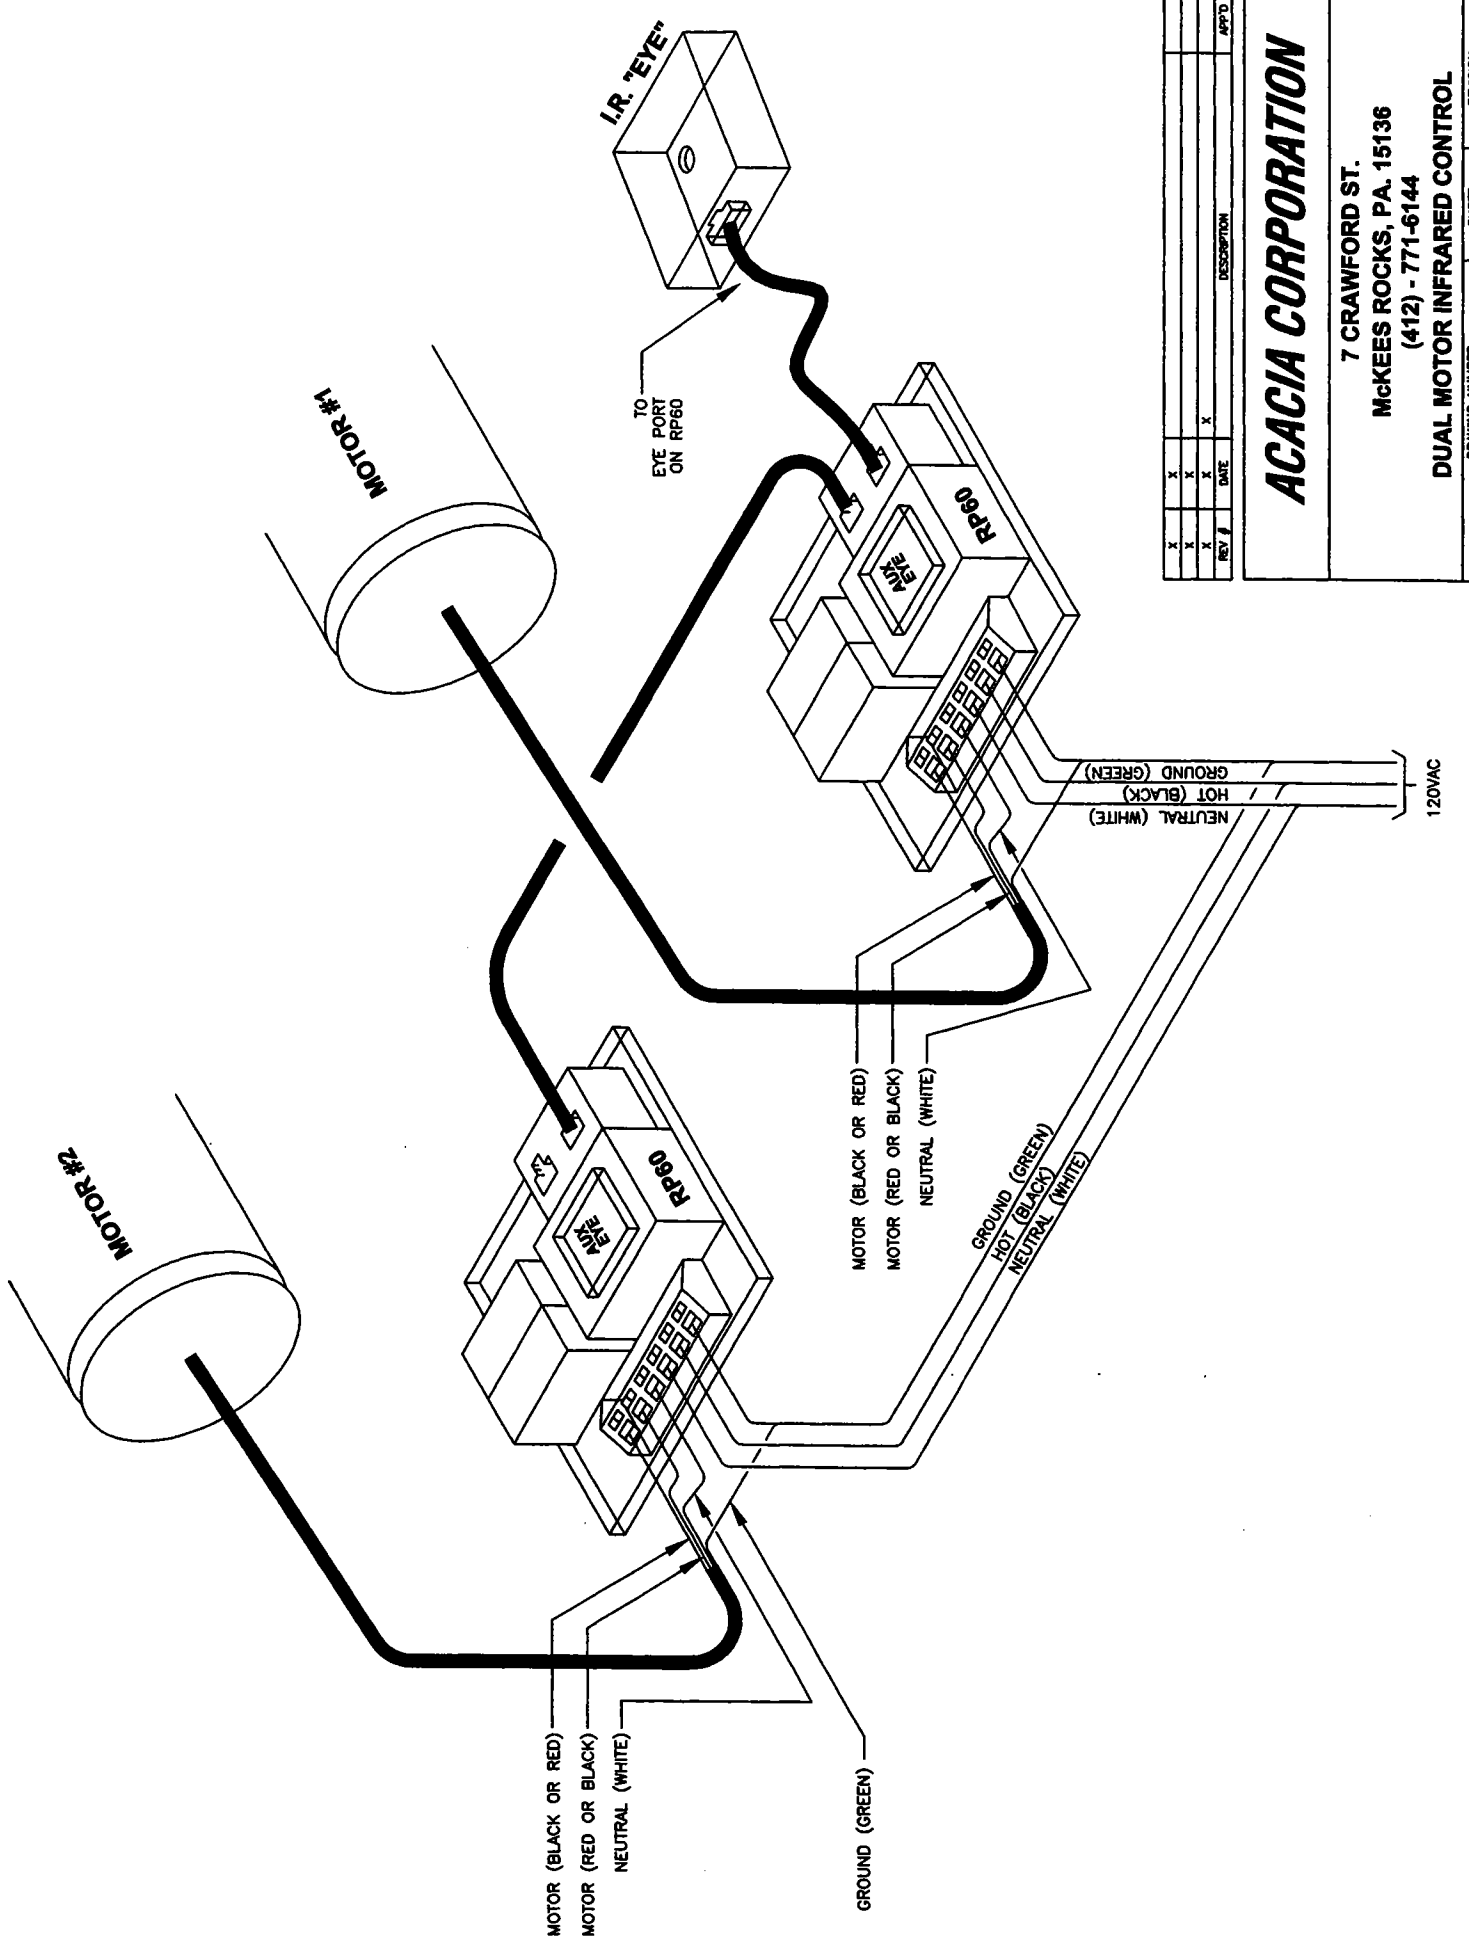

REV #	DATE	DESCRIPTION	APPROV'D
X			
X			
X			
X			

ACACIA CORPORATION
7 CRAWFORD ST.
McKEES ROCKS, PA. 15136
(412) - 771-6144

DRAWING NUMBER **IR60-2** SHEET 1 OF 1 REVISION X