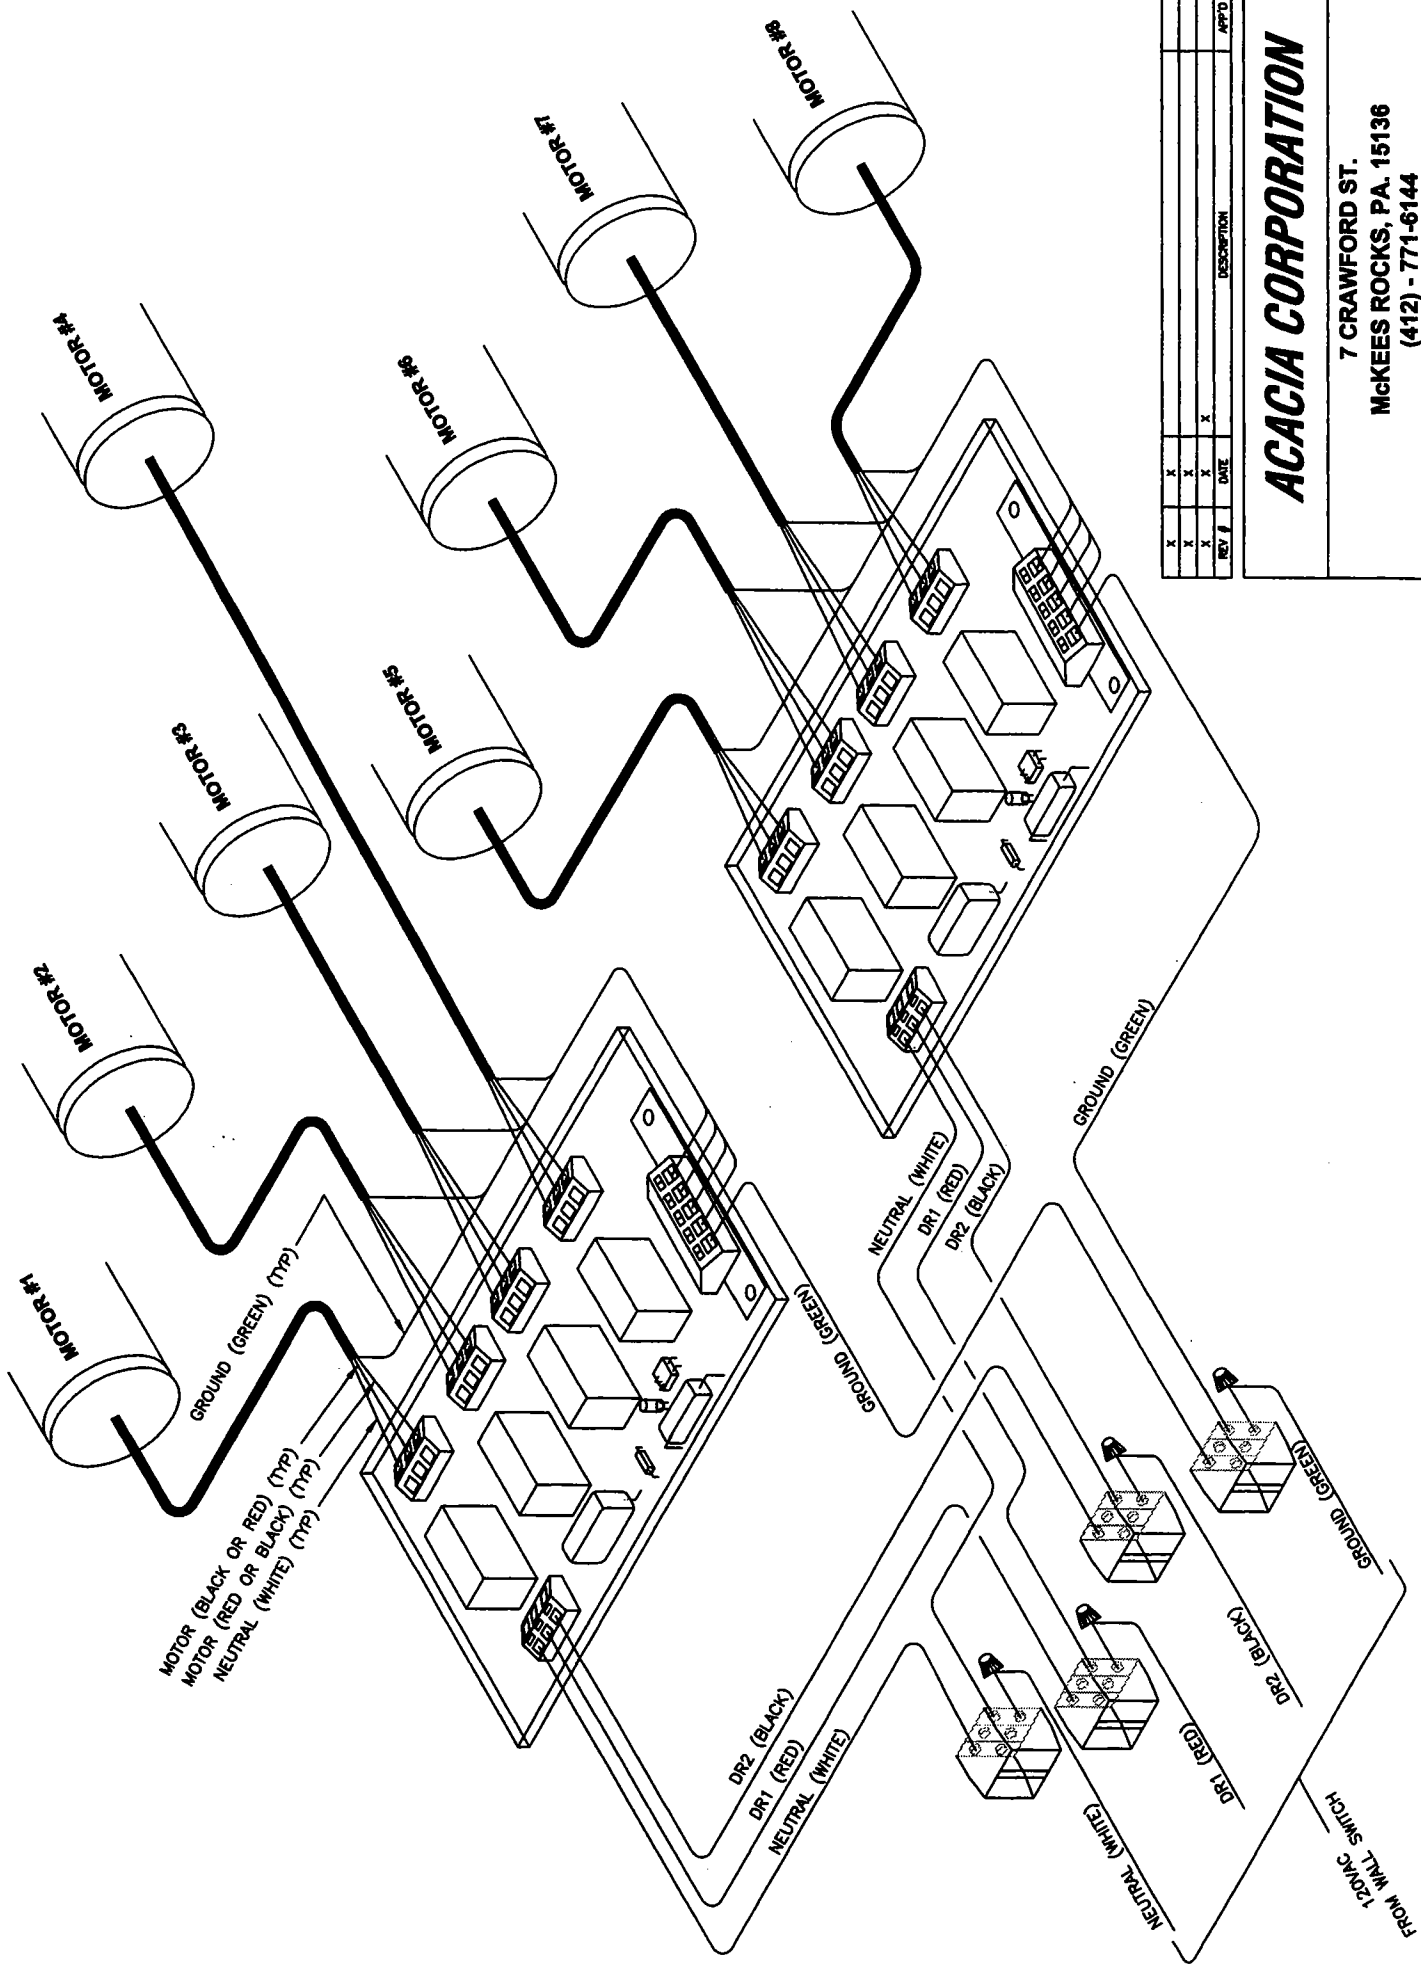

REV #	DATE	DESCRIPTION	APP'D
X			
X			
X			
X			
X			

ACACIA CORPORATION
7 CRAWFORD ST.
MCKEES ROCKS, PA. 15136
(412) - 771-6144

EIGHT UNIT GROUP CONTROL

DRAWING NUMBER **ISO8**   SHEET 1 OF 1   REVISION X