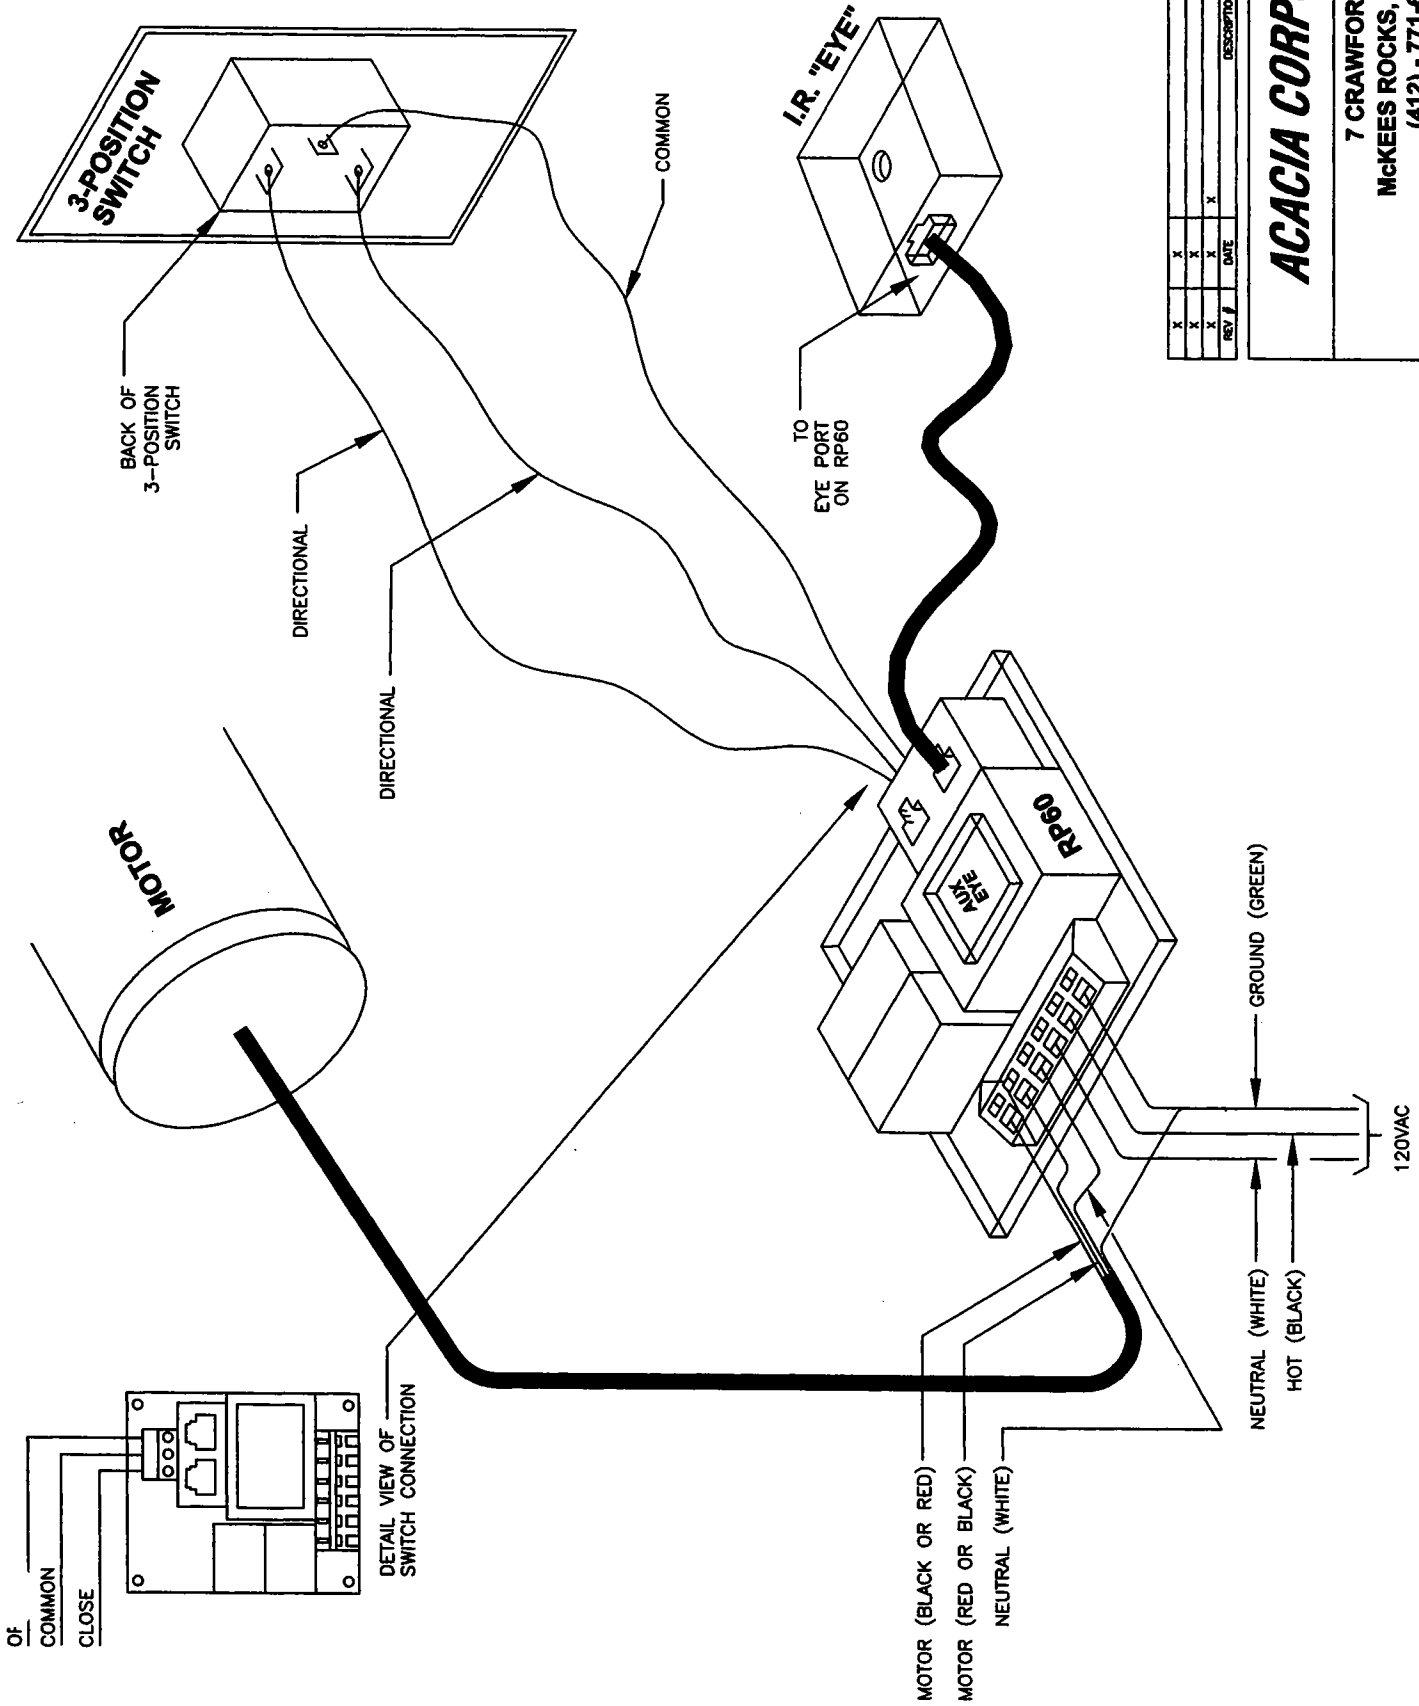

REV #	DATE	DESCRIPTION	APP'D
X			
X			
X			
X			

ACACIA CORPORATION

7 CRAWFORD ST.
MCKEES ROCKS, PA. 15136
(412) - 771-6144

STANDARD SINGLE MOTOR INFRARED CONTROL

DRAWING NUMBER **IR60**

SHEET 1 OF 1

REVISION X